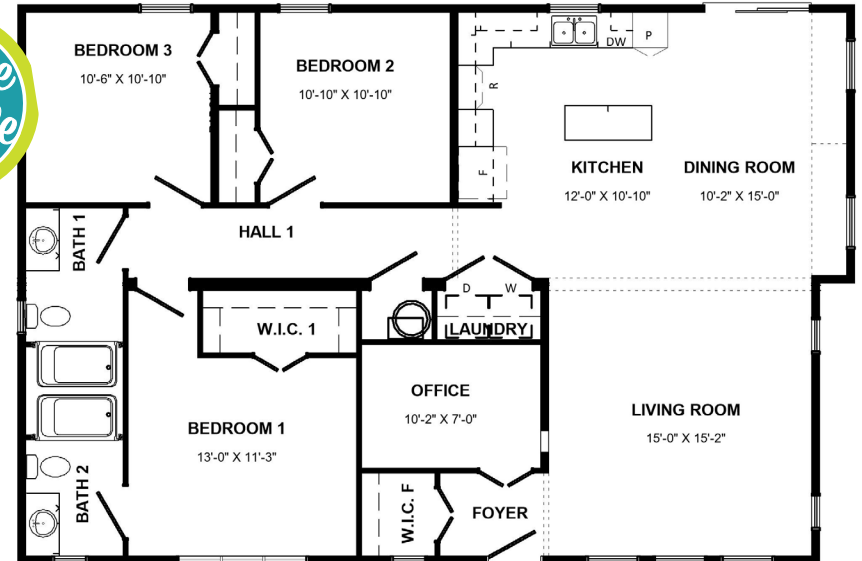

AURORA

1,504
SQ. FT.

3
BEDS

32x48
WxL

2
BATHS

Features we love:

- L-shaped kitchen with 60" island. This home is conveniently designed for hosting gatherings.
- The spacious primary ensuite features a shower.
- Cathedral-style ceiling offers a bright and airy interior filled with natural light.
- Inviting exterior adding to the home's curb appeal.
- Storage space in the front foyer and spacious bedroom closets.
- Laundry conveniently located on the main floor.
- Choose a single-story layout for easy living or add a full basement to maximize the space.

AURORA

3
BEDS

1,504
SQ. FT.

2
BATH

32x48
WxL

EXPLORE OUR FLOOR PLANS ONLINE
www.kenthomes.com/homes

All renderings & pictures shown are for illustration purposes only. Some items shown may not be standard and/or represent the exact product or finish.