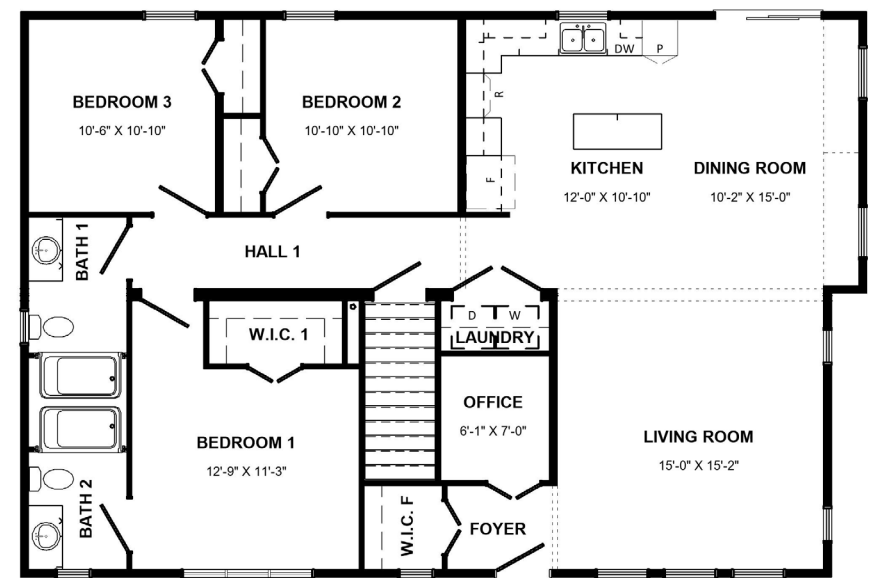

AURORA

1,504
SQ. FT.

3
BEDS

32x48
WxL

2
BATHS

Features we love:

- L-shaped kitchen with 60" island. This home is conveniently designed for hosting gatherings.
- The spacious primary ensuite features a shower.
- Cathedral-style ceiling offers a bright and airy interior filled with natural light.
- Inviting exterior adding to the home's curb appeal.
- Storage space in the front foyer and spacious bedroom closets.
- Laundry conveniently located on the main floor.
- Choose a single-story layout for easy living or add a full basement to maximize the space.

AURORA

3
BEDS

1,504
SQ. FT.

2
BATH

32x48
WxL

EXPLORE OUR FLOOR PLANS ONLINE
www.kenthomes.com/homes

All renderings & pictures shown are for illustration purposes only. Some items shown may not be standard and/or represent the exact product or finish.