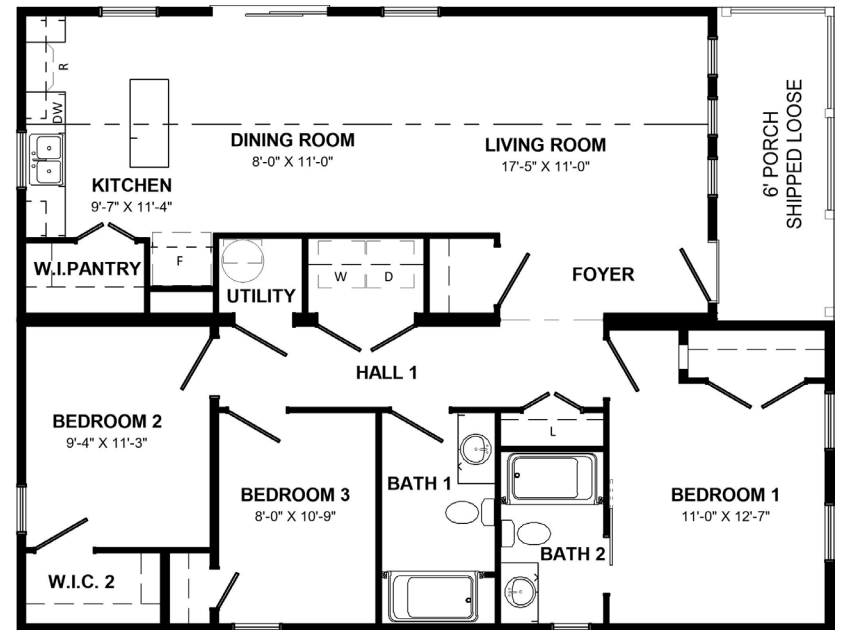

NOOK

Comfort Series **2023**

03
BEDS

1248
SQ. FT.

02
BATH

32x36/42
W x L

What We Love

- L-shaped kitchen with island
- Walk in Pantry
- Bed 1 ensuite
- Cathedral Ceiling through main living area
- Welcoming porch
- Front Foyer Storage
- Bed 2 Walk in Closet
- Large Linen Closet
- Compact Design

Kent  Homes

*All renderings & pictures shown are for illustration purposes only. Some items shown may not be standard and/or represent the exact product or finish.

NOOK

Comfort Series **2023**

03
BEDS

1248
SQ. FT.

02
BATH

32x36/42
W x L

**ALTERNATE
NO BASEMENT
FLOORPLAN**

Kent Homes

**All renderings & pictures shown are for illustration purposes only. Some items shown may not be standard and/or represent the exact product or finish.*