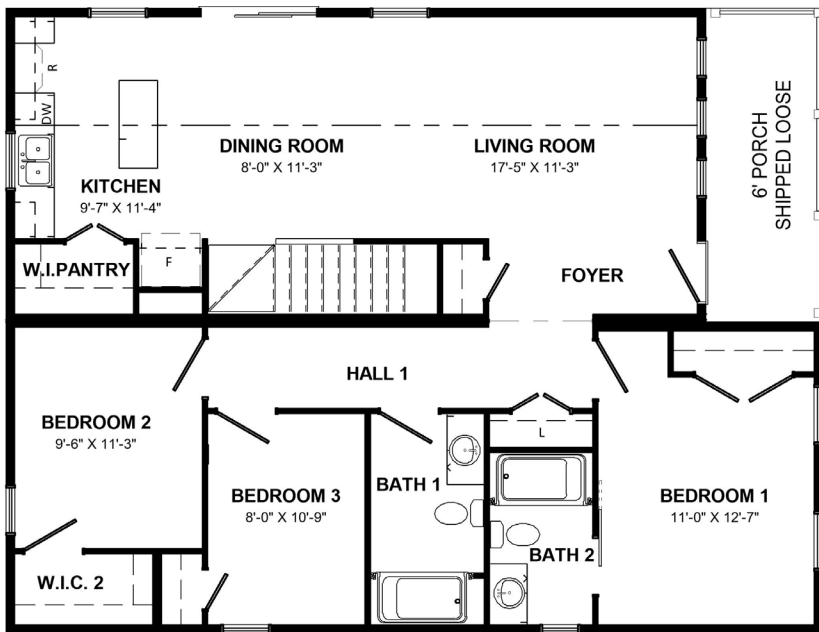

NOOK

Comfort Series **2023**

03
BEDS

1248
SQ. FT.

02
BATH

32x36/42
W x L

What We Love

- L-shaped kitchen with island
- Walk in Pantry
- Bed 1 ensuite
- Cathedral Ceiling through main living area
- Welcoming porch
- Front Foyer Storage
- Bed 2 Walk in Closet
- Large Linen Closet
- Compact Design

Kent  Homes

*All renderings & pictures shown are for illustration purposes only. Some items shown may not be standard and/or represent the exact product or finish.

NOOK

Comfort Series **2023**

03
BEDS

1248
SQ. FT.

02
BATH

32x36/42
W x L

**ALTERNATE
NO BASEMENT
FLOORPLAN**

Kent Homes

**All renderings & pictures shown are for illustration purposes only. Some items shown may not be standard and/or represent the exact product or finish.*